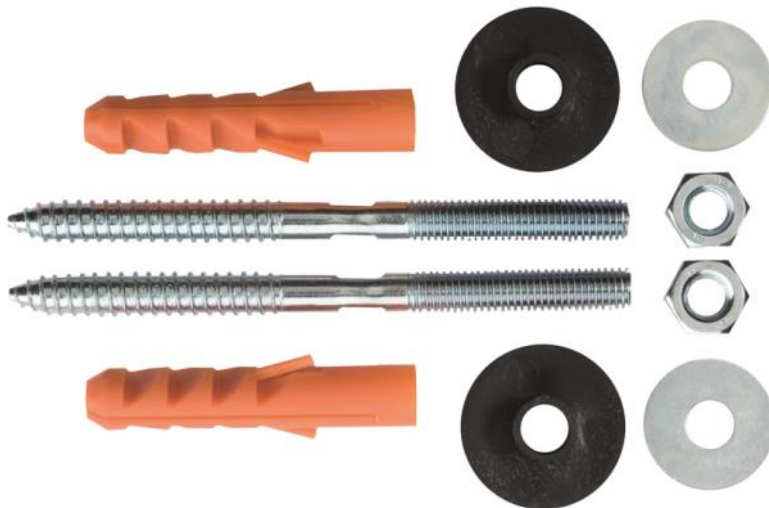

No. 5771 fixing set for water boiler

No. 5772 fixing set for washbasin

No. 5773 fixing set for wc and bidet

Size	Item No.
70 mm	5773 00 6070
90 mm	5773 00 6090

No. 6503
mirror clips 4-pieces set

Size	Item No.
5 mm	5620 12 R005
10 mm	5620 12 R010
15 mm	5620 12 R015
20 mm	5620 12 R020
25 mm	5620 12 R025
30 mm	5620 12 R030

No. 5620 c.p. rosettes 1/2"

Size	Item No.
1/2"	6930 00 0012
3/4"	6930 00 0034
1"	6930 00 0100
1.1/4"	6930 00 0114
1.1/2"	6930 00 0112
2"	6930 00 0200
2.1/2"	6930 00 0212
3"	6930 00 0300
4"	6930 00 0400
5"	6930 00 0500
6"	6930 00 0600

No. 6930 pipe clip, galvanized steel