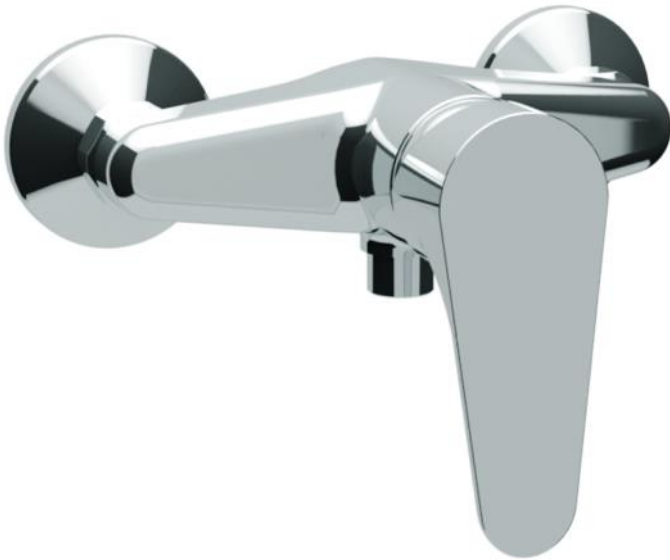

HAMBURG

classic handle

No. 6050 HA bath mixer

No. 6222 HA
lavatory mixer
with pop-up waste

No. 6010 HA
shower mixer

No. 6506 HA
bidet mixer
with pop-up waste

No. 6550 HA
sink mixer

No. 6560 HA
sink mixer

No. 6585 HA
sink mixer

No. 6585 HA H215
sink mixer,
with 215 mm spout

HAMBURG

open handle

No. 6050 HO bath mixer

No. 6222 HO
lavatory mixer
with pop-up waste

No. 6010 HO
shower mixer

No. 6506 HO
bidet mixer
with pop-up waste

No. 6010 HC
shower mixer

No. 6506 HC
bidet mixer
with pop-up waste

No. 6550 HC
sink mixer

No. 6560 HC
sink mixer

No. 6585 HC
sink mixer

No. 6585 HC H215
sink mixer,
with 215 mm spout

S-56

series

No. 5635 KB
bath mixer

No. 5611 KB
lavatory mixer
with pop-up waste

No. 5620 KB
bidet mixer
with pop-up waste

No. 5640 KB
shower mixer

No. 5650 KB
sink mixer

No. 5660 KB / 5670 KB
concealed shower mixer

Diverter	Item No.
with	5660 KB 0000 2
without	5670 KB 0000 2