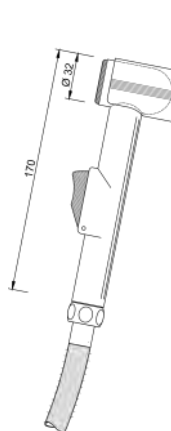

1 3291 517
shattaf set CLASSIC, 100 cm
including 100 cm chrome plated flexible hose
25 pcs per packing unit / 500 pcs per pallet