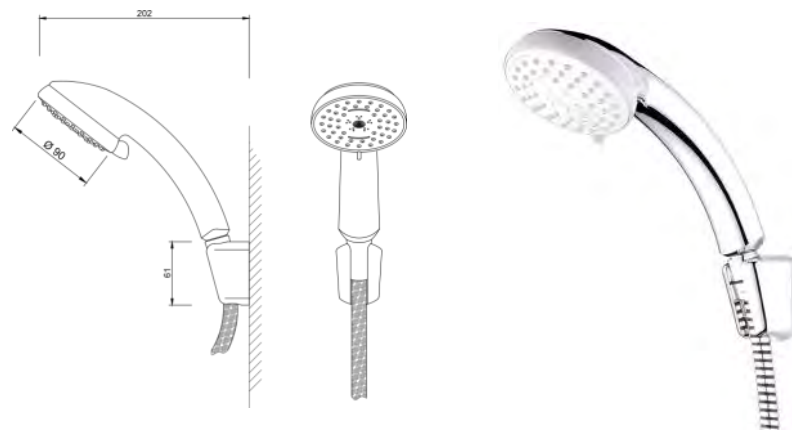

# shower dolphin

3200 00 0000  
shower set DOLPHIN

3 function shower head  
diameter hand shower: 90 mm  
total length of shower rail: 640 mm  
length of shower hose: 1.500 mm

15 pcs per packing unit / 180 pcs per pallet