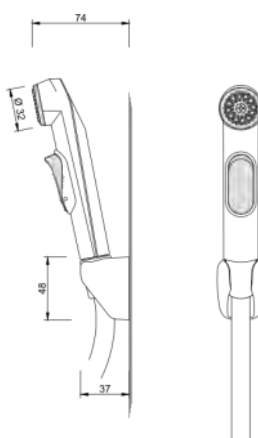

1 3255 502
shattaf set NOBLESSE, PVC
including 120 cm reinforced PVC hose
25 pcs per packing unit / 500 pcs per pallet