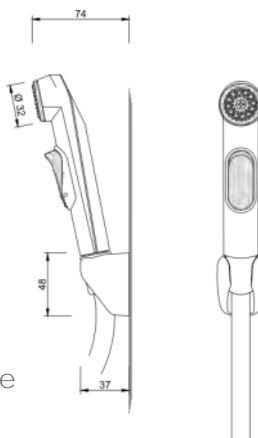

1 3251 502
shattaf set NOBLESSE, 100 cm
including 100 cm chrome plated flexible hose
25 pcs per packing unit / 500 pcs per pallet