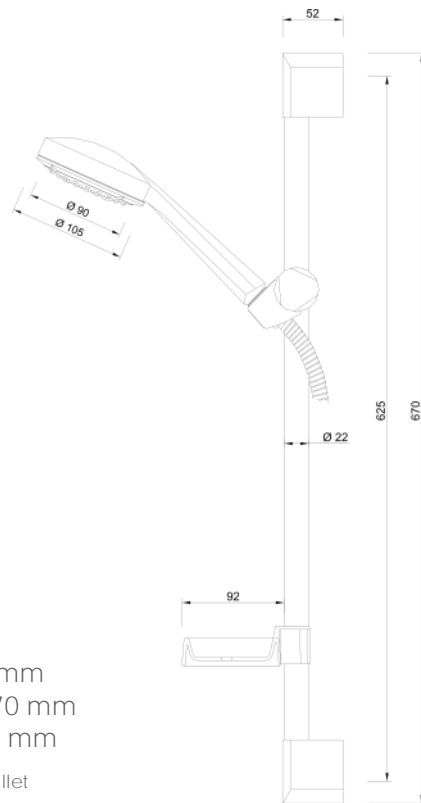

# shower dolphin

3200 00 0000  
shower set DOLPHIN

3 function shower head  
diameter hand shower: 90 mm  
total length of shower rail: 640 mm  
length of shower hose: 1.500 mm

15 pcs per packing unit / 180 pcs per pallet

3201 00 0000  
handshower set DOLPHIN

3 function shower head  
diameter hand shower: 90 mm  
length of shower hose: 1.500 mm

25 pcs per packing unit / 300 pcs per pallet

3202 00 0000  
handshower DOLPHIN

3 function shower head  
diameter hand shower: 90 mm

45 pcs per packing unit / 540 pcs per pallet

**KISTENMACHER**

# shower marlin

3700 00 0000  
shower set MARLIN

3 function shower head  
diameter hand shower: 105 mm  
total length of shower rail: 670 mm  
length of shower hose: 1.500 mm

15 pcs per packing unit / 180 pcs per pallet