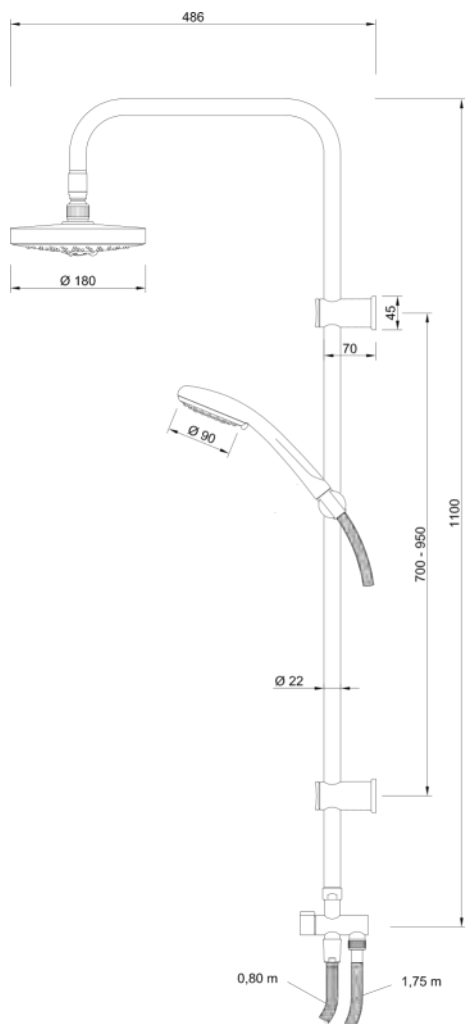

4003 00 0180
shower tower BELUGA

3 function shower head
3 function rain shower
diameter head shower: 180 mm
diameter hand shower: 100 mm
total height: 1.100 mm
length of shower hose: 1.750 mm

1 pc per box/20 pcs per pallet

KISTENMACHER