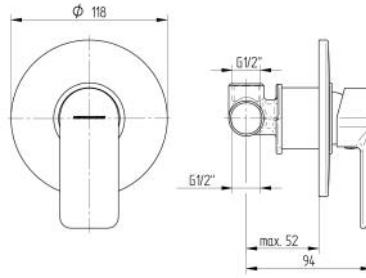

700004
concealed shower mixer (without converter)
20 pcs per packing unit