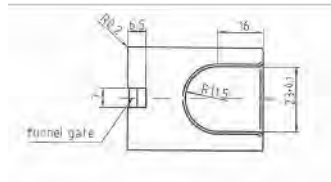

1 3290 502
shattaf CLASSIC
handle and wallholder
100 pcs per packing unit / 2500 pcs per pallet