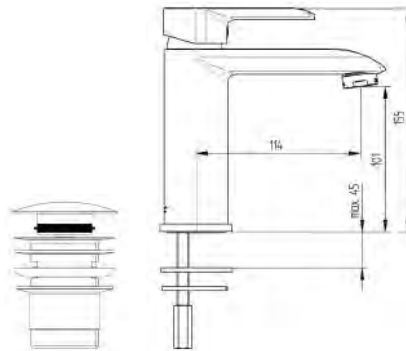

700001.01
basin mixer with waste
20 pcs per packing unit