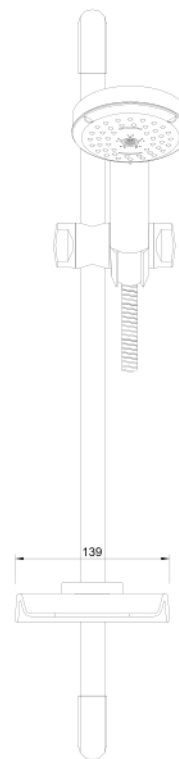

# shower dolphin

3200 00 0000  
shower set DOLPHIN

3 function shower head  
diameter hand shower: 90 mm  
total length of shower rail: 640 mm  
length of shower hose: 1.500 mm

15 pcs per packing unit / 180 pcs per pallet

3201 00 0000  
handshower set DOLPHIN

3 function shower head  
diameter hand shower: 90 mm  
length of shower hose: 1.500 mm

25 pcs per packing unit / 300 pcs per pallet

3202 00 0000  
handshower DOLPHIN

3 function shower head  
diameter hand shower: 90 mm

45 pcs per packing unit / 540 pcs per pallet

**KISTENMACHER**

# shower marlin

3700 00 0000  
shower set MARLIN

3 function shower head  
diameter hand shower: 105 mm  
total length of shower rail: 670 mm  
length of shower hose: 1.500 mm

15 pcs per packing unit / 180 pcs per pallet