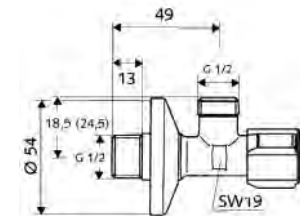

05 431 0699
1/2" x 1/2" angle valve, with filter