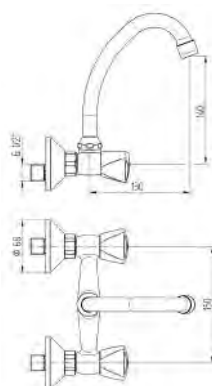

5560 G0 H130
sink mixer
25 pcs per packing unit