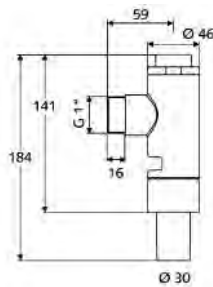

02 254 0612
SCHELLOMAT VALUE
1" WC-flush valve for low pressure
50 pcs per packing unit / 800 pcs per pallet