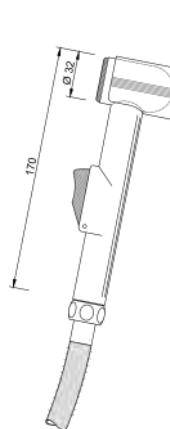

1 3291 502
shattaf set CLASSIC, 100 cm
including 100 cm chrome plated flexible hose
25 pcs per packing unit / 500 pcs per pallet