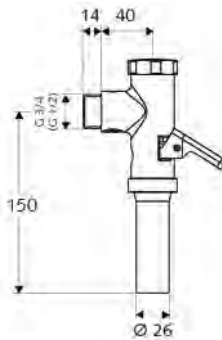

02 202 0699
SCHELLOMAT WC-flush valve 3/4"
100 pcs per packing unit / 400 pcs per pallet