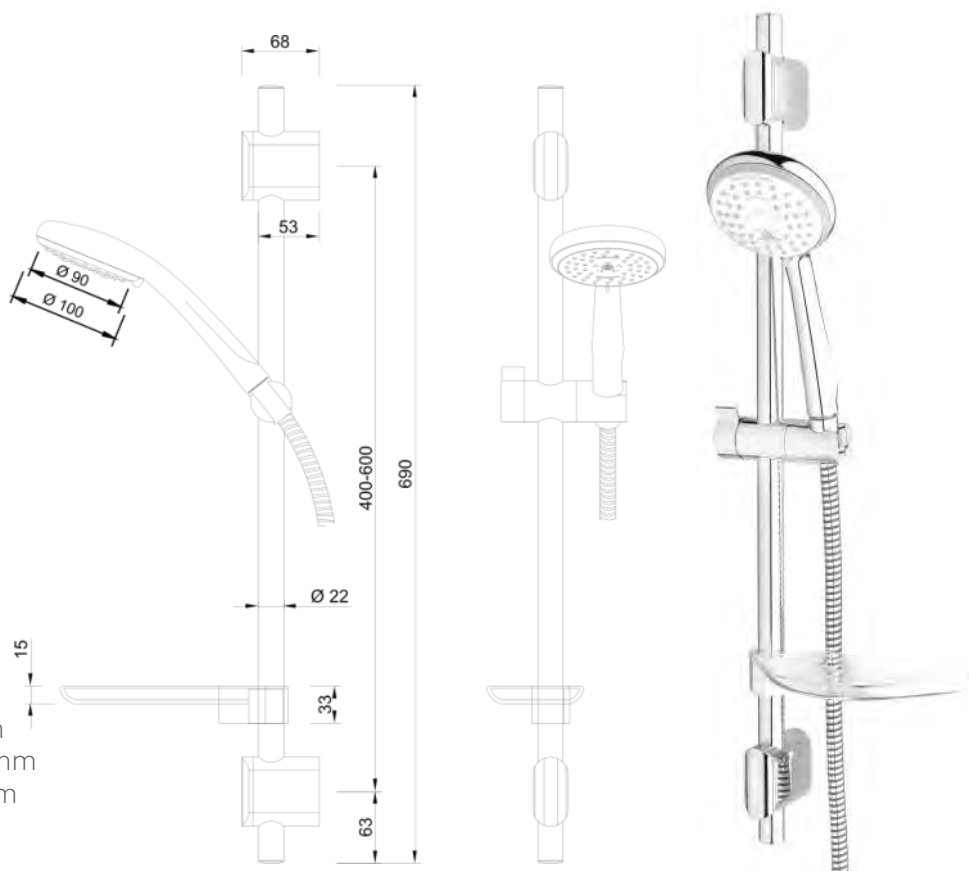

**KISTENMACHER**

4003 00 0180  
shower tower BELUGA

3 function shower head  
3 function rain shower  
diameter head shower: 180 mm  
diameter hand shower: 100 mm  
total height: 1.100 mm  
length of shower hose: 1.750 mm

# shower beluga

4000 00 0000  
shower set BELUGA

3 function shower head  
diameter hand shower: 100 mm  
total length of shower rail: 690 mm  
length of shower hose: 1.500 mm

15 pcs per packing unit / 180 pcs per pallet

4001 00 0000  
handshower set BELUGA

3 function shower head  
diameter hand shower: 100 mm  
length of shower hose: 1.500 mm

25 pcs per packing unit / 300 pcs per pallet

4002 00 0000  
handshower BELUGA

3 function shower head  
diameter hand shower: 100 mm