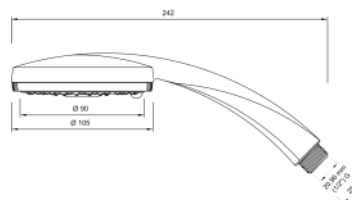

3901 00 0000
handshower set ORCA

3 function shower head
diameter hand shower: 105 mm
length of shower hose: 1.500 mm

25 pcs per packing unit / 300 pcs per pallet