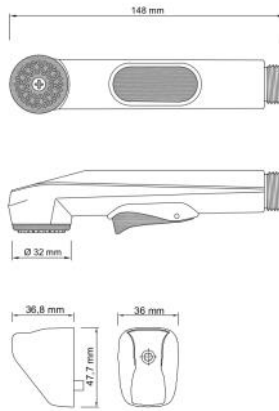

chrome shattaf noblesse

1 3250 517
shattaf NOBLESSE
handle and wallholder
100 pcs per packing unit / 2500 pcs per pallet