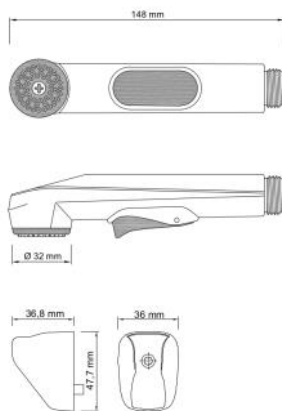

white shattaf
noblesse

1 3250 502
shattaf NOBLESSE,
handle and wallholder
100 pcs per packing unit / 2500 pcs per pallet