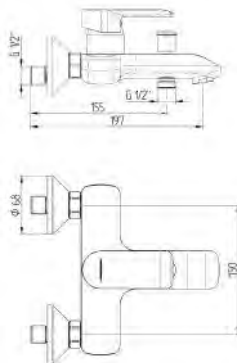

700002
bath mixer
20 pcs per packing unit