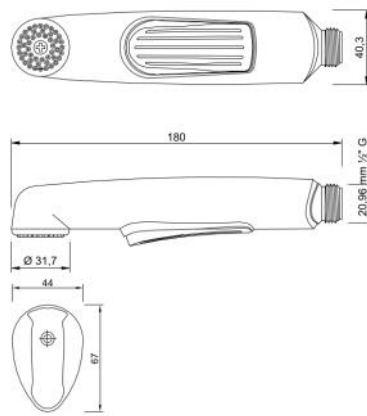

chrome shattaf de luxe

2 3272 517
shattaf DELUXE
handle and wallholder
100 pcs per packing unit / 2500 pcs per pallet