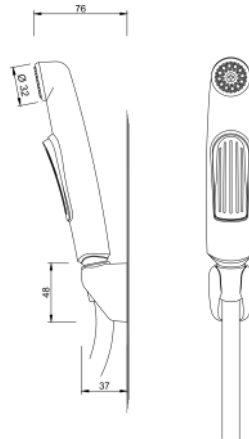

2 3262 517
shattaf set DELUXE, 100 cm
including 100 cm chrome plated flexible hose
20 pcs per packing unit / 500 pcs per pallet