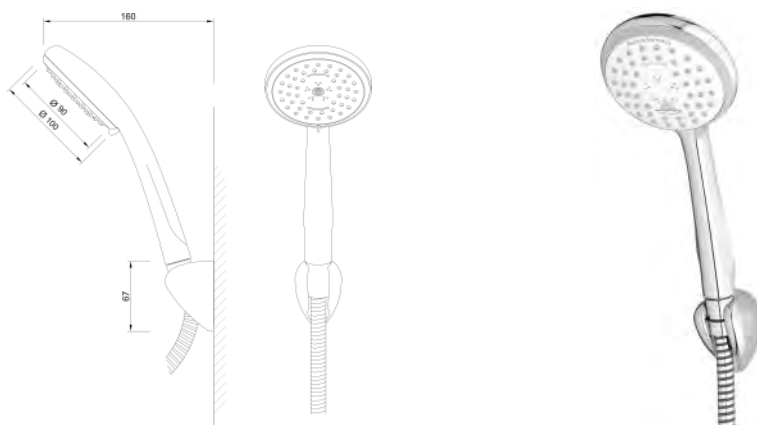

# shower beluga

4000 00 0000  
shower set BELUGA

3 function shower head  
diameter hand shower: 100 mm  
total length of shower rail: 690 mm  
length of shower hose: 1.500 mm

15 pcs per packing unit / 180 pcs per pallet

4001 00 0000  
handshower set BELUGA

3 function shower head  
diameter hand shower: 100 mm  
length of shower hose: 1.500 mm

25 pcs per packing unit / 300 pcs per pallet

4002 00 0000  
handshower BELUGA

3 function shower head  
diameter hand shower: 100 mm