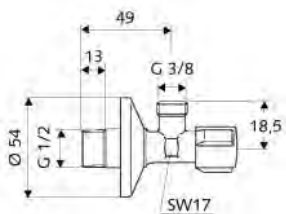

1/2" x 3/8" angle valve

500 pcs per packing unit / 2.000 pcs per pallet