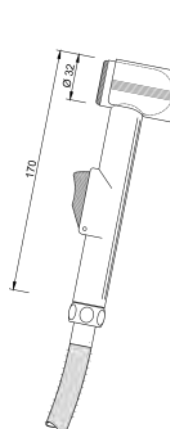

white shattaf classic

1 3295 502
shattaf set CLASSIC, PVC
including 120 cm reinforced PVC hose
25 pcs per packing unit / 500 pcs per pallet

KISTENMACHER