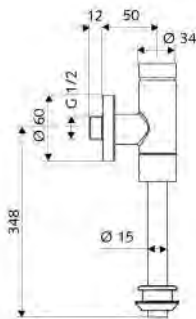

02 478 0699
SCHELLOMAT BASIC urinal flush valve 1/2"
25 pcs per packing unit / 400 pcs per pallet