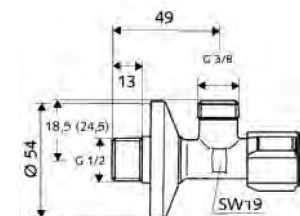

05 430 0699
1/2" x 3/8" angle valve, with filter