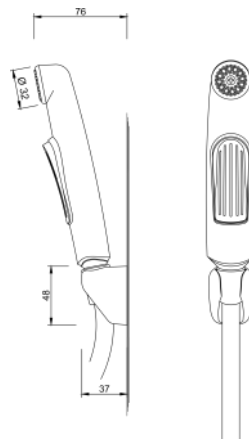

2 3264 517
shattaf set DELUXE, 120 cm
including 120 cm chrome plated flexible hose
20 pcs per packing unit / 500 pcs per pallet