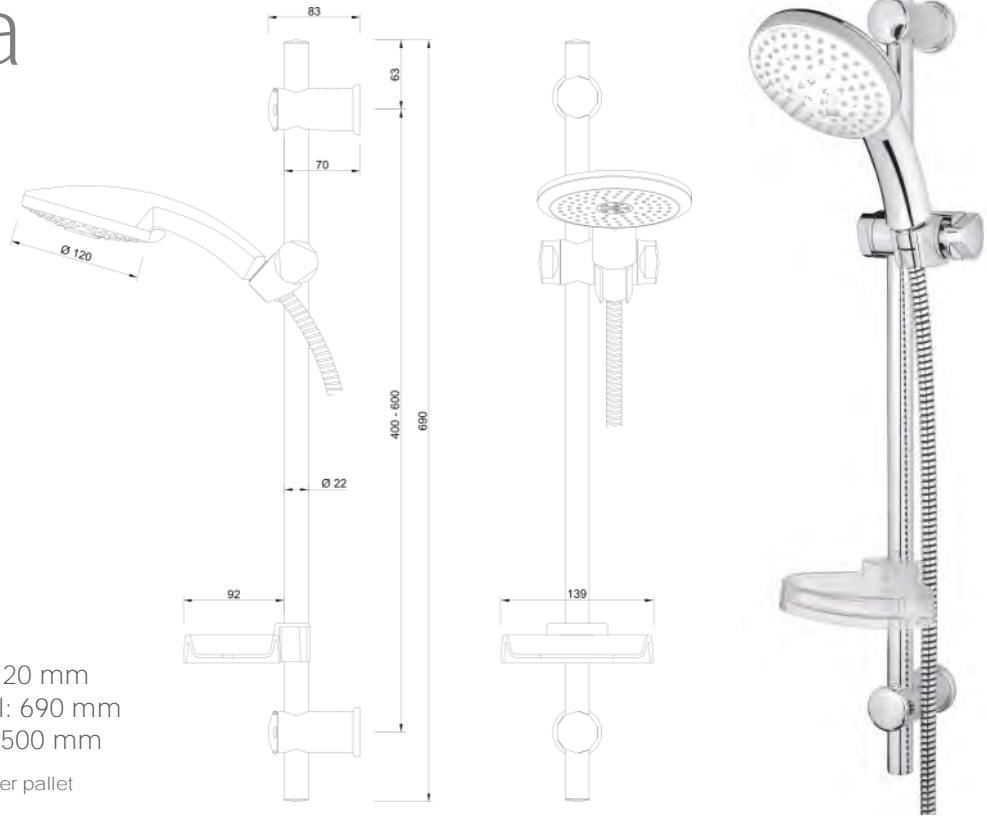

# shower beluga

4000 00 0000  
shower set BELUGA

3 function shower head  
diameter hand shower: 100 mm  
total length of shower rail: 690 mm  
length of shower hose: 1.500 mm

15 pcs per packing unit / 180 pcs per pallet

4001 00 0000  
handshower set BELUGA

3 function shower head  
diameter hand shower: 100 mm  
length of shower hose: 1.500 mm

25 pcs per packing unit / 300 pcs per pallet

4002 00 0000  
handshower BELUGA

3 function shower head  
diameter hand shower: 100 mm

# shower manta

3400 00 0000  
shower set MANTA

3 function shower head  
diameter hand shower: 120 mm  
total length of shower rail: 690 mm  
length of shower hose: 1.500 mm

15 pcs per packing unit / 180 pcs per pallet