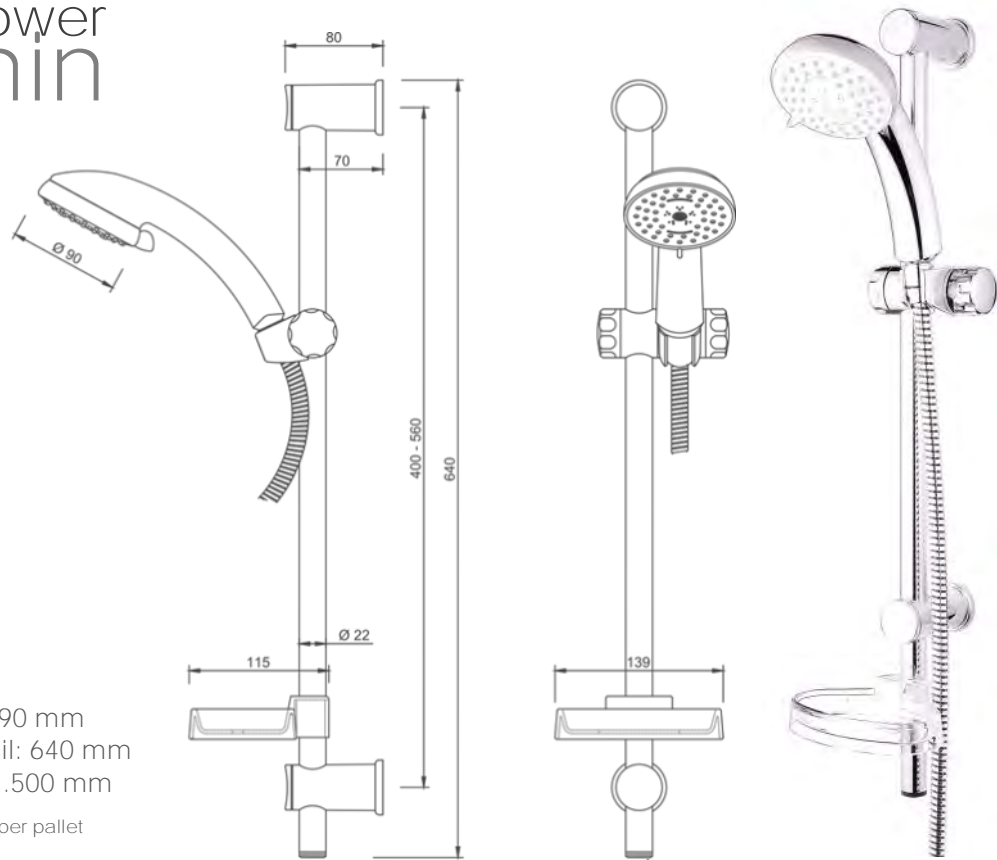

# shower manta

3400 00 0000  
shower set MANTA

3 function shower head  
diameter hand shower: 120 mm  
total length of shower rail: 690 mm  
length of shower hose: 1.500 mm

15 pcs per packing unit / 180 pcs per pallet

3401 00 0000  
handshower set MANTA

3 function shower head  
diameter hand shower: 120 mm  
length of shower hose: 1.500 mm

25 pcs per packing unit / 300 pcs per pallet

3402 00 0000  
handshower MANTA

3 function shower head  
diameter hand shower: 120 mm

# shower dolphin

3200 00 0000  
shower set DOLPHIN

3 function shower head  
diameter hand shower: 90 mm  
total length of shower rail: 640 mm  
length of shower hose: 1.500 mm

15 pcs per packing unit / 180 pcs per pallet