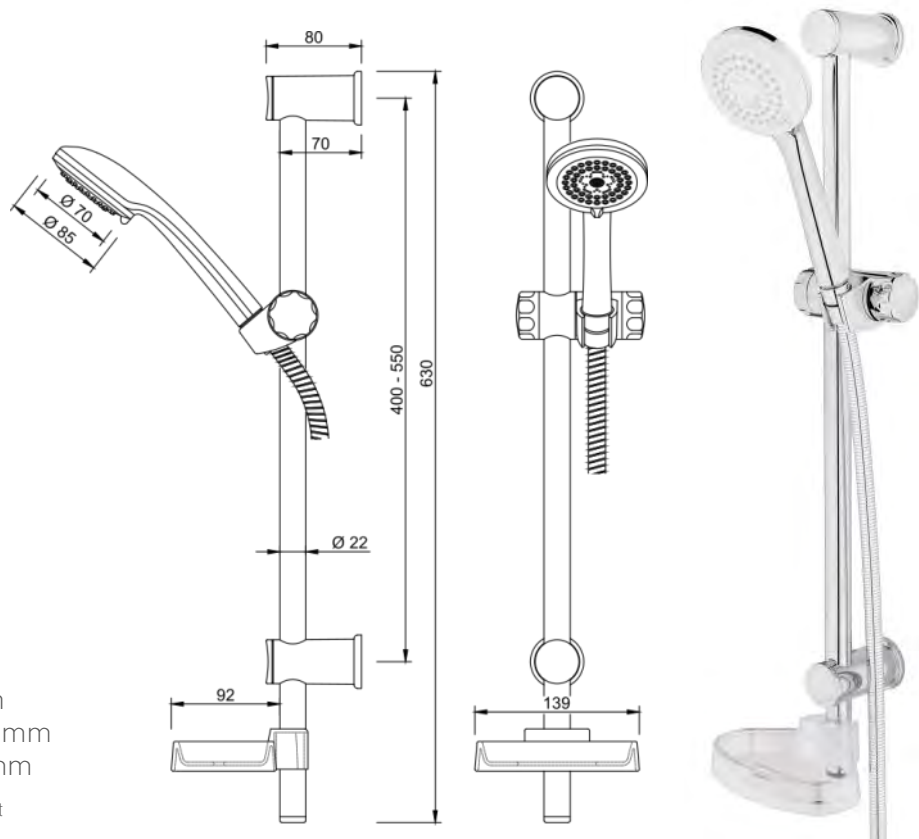

# shower marlin

3700 00 0000  
shower set MARLIN

3 function shower head  
diameter hand shower: 105 mm  
total length of shower rail: 670 mm  
length of shower hose: 1.500 mm

15 pcs per packing unit / 180 pcs per pallet

# shower orca

3900 00 0000  
shower set ORCA

3 function shower head  
diameter hand shower: 105 mm  
total length of shower rail: 625 mm  
length of shower hose: 1.500 mm

15 pcs per packing unit / 180 pcs per pallet

3901 00 0000  
handshower set ORCA

3 function shower head  
diameter hand shower: 105 mm  
length of shower hose: 1.500 mm

25 pcs per packing unit / 300 pcs per pallet

3902 00 0000  
handshower ORCA

3 function shower head  
diameter hand shower: 105 mm

# shower astra

3800 00 0000  
shower set ASTRA

3 function shower head  
diameter hand shower: 85 mm  
total length of shower rail: 630 mm  
length of shower hose: 1.500 mm

15 pcs per packing unit / 180 pcs per pallet