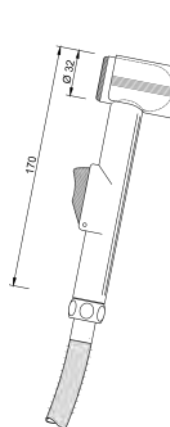

1 3292 502
shattaf set CLASSIC, 120 cm
including 120 cm chrome plated flexible hose
25 pcs per packing unit / 500 pcs per pallet

1 3295 502
shattaf set CLASSIC, PVC
including 120 cm reinforced PVC hose
25 pcs per packing unit / 500 pcs per pallet