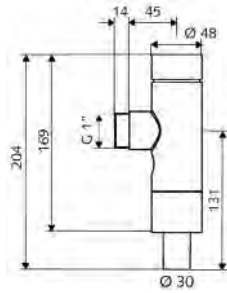

02 253 0612
SCHELLOMAT BASIC
1" WC-flush valve for low pressure
50 pcs per packing unit / 600 pcs per pallet