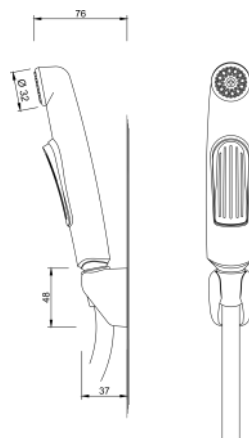

2 3265 517
shattaf set DELUXE, PVC
including 120 cm reinforced PVC hose
20 pcs per packing unit / 500 pcs per pallet