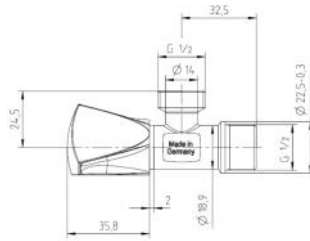

5632 00 0000 K

angle valve 1/2" x 1/2"

50 pcs per box / 2.500 pcs per export carton