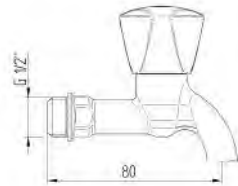

5610 G0 0000
short bibcock 1/2" upperpart
50 pcs per packing unit