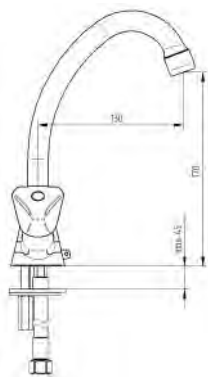

series classic

5222 GF H130
basin mixer without waste
25 pcs per packing unit