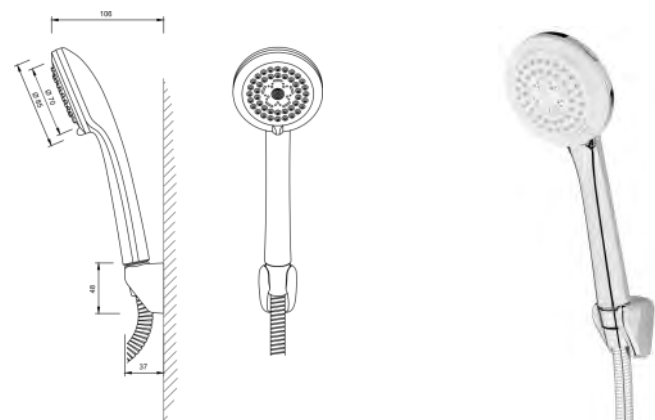

3801 00 0000
handshower set ASTRA

3 function shower head
diameter hand shower: 85 mm
length of shower hose: 1.500 mm

25 pcs per packing unit / 300 pcs per pallet