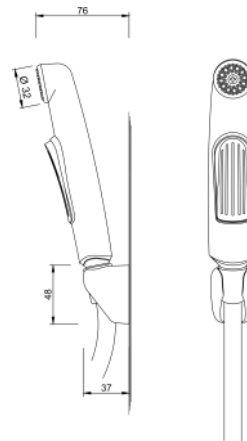

2 3262 502
shattaf set DELUXE, 100 cm
including 100 cm chrome plated flexible hose
20 pcs per packing unit / 500 pcs per pallet