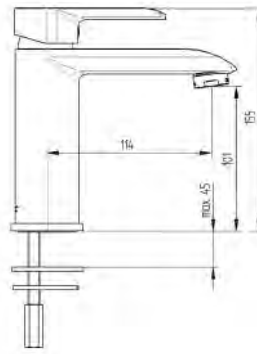

egk series one

700001.00
basin mixer without waste
20 pcs per packing unit