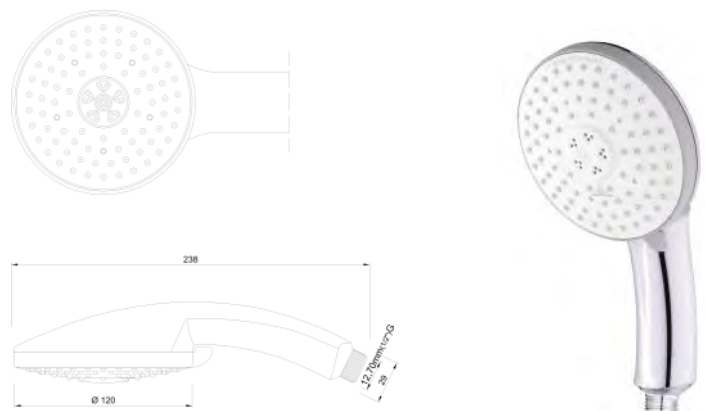

# shower beluga

4000 00 0000  
shower set BELUGA

3 function shower head  
diameter hand shower: 100 mm  
total length of shower rail: 690 mm  
length of shower hose: 1.500 mm

15 pcs per packing unit / 180 pcs per pallet

4001 00 0000  
handshower set BELUGA

3 function shower head  
diameter hand shower: 100 mm  
length of shower hose: 1.500 mm

25 pcs per packing unit / 300 pcs per pallet

4002 00 0000  
handshower BELUGA

3 function shower head  
diameter hand shower: 100 mm

# shower manta

3400 00 0000  
shower set MANTA

3 function shower head  
diameter hand shower: 120 mm  
total length of shower rail: 690 mm  
length of shower hose: 1.500 mm

15 pcs per packing unit / 180 pcs per pallet

3401 00 0000  
handshower set MANTA

3 function shower head  
diameter hand shower: 120 mm  
length of shower hose: 1.500 mm

25 pcs per packing unit / 300 pcs per pallet

3402 00 0000  
handshower MANTA

3 function shower head  
diameter hand shower: 120 mm