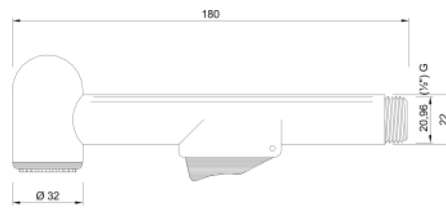

white shattaf classic