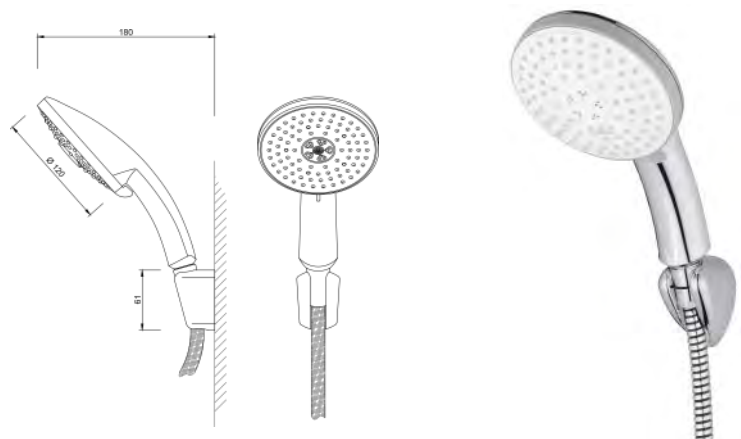

4001 00 0000  
handshower set BELUGA

3 function shower head  
diameter hand shower: 100 mm  
length of shower hose: 1.500 mm

25 pcs per packing unit / 300 pcs per pallet

4002 00 0000  
handshower BELUGA

3 function shower head  
diameter hand shower: 100 mm

# shower manta

3400 00 0000  
shower set MANTA

3 function shower head  
diameter hand shower: 120 mm  
total length of shower rail: 690 mm  
length of shower hose: 1.500 mm

15 pcs per packing unit / 180 pcs per pallet