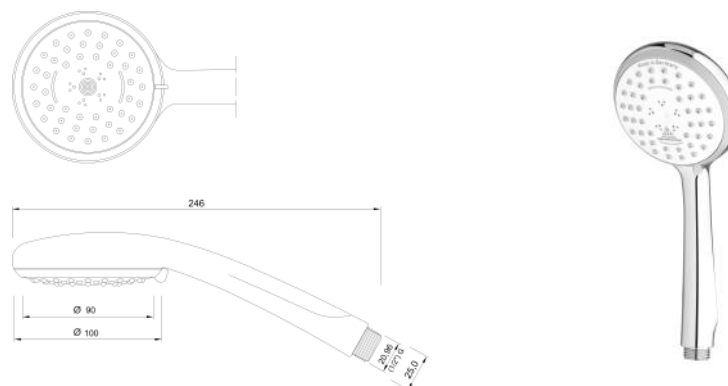

4002 00 0000
handshower BELUGA

3 function shower head
diameter hand shower: 100 mm

45 pcs per packing unit / 540 pcs per pallet