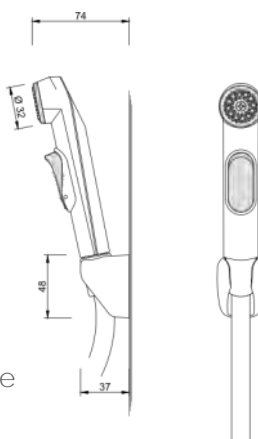

1 3252 502
shattaf set NOBLESSE, 120 cm
including 120 cm chrome plated flexible hose
25 pcs per packing unit / 500 pcs per pallet