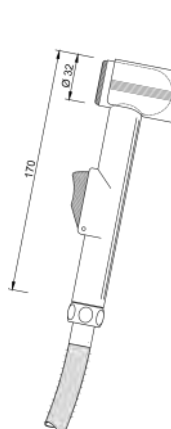

1 3292 517
shattaf set CLASSIC, 120 cm
including 120 cm chrome plated flexible hose
25 pcs per packing unit / 500 pcs per pallet