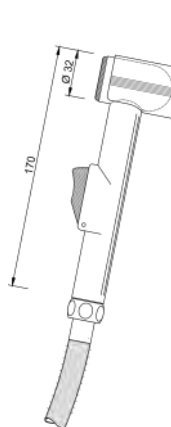

1 3291 517
shattaf set CLASSIC, 100 cm
including 100 cm chrome plated flexible hose
25 pcs per packing unit / 500 pcs per pallet

1 3292 517
shattaf set CLASSIC, 120 cm
including 120 cm chrome plated flexible hose
25 pcs per packing unit / 500 pcs per pallet

1 3295 517
shattaf set CLASSIC, PVC
including 120 cm reinforced PVC hose
25 pcs per packing unit / 500 pcs per pallet