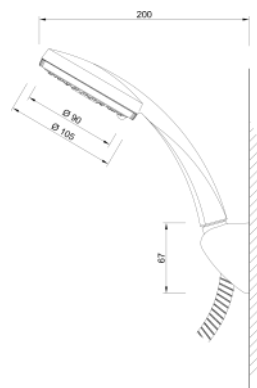

# shower marlin

3700 00 0000  
shower set MARLIN

3 function shower head  
diameter hand shower: 105 mm  
total length of shower rail: 670 mm  
length of shower hose: 1.500 mm

15 pcs per packing unit / 180 pcs per pallet

3701 00 0000  
handshower set MARLIN

3 function shower head  
diameter hand shower: 105 mm  
length of shower hose: 1.500 mm

25 pcs per packing unit / 300 pcs per pallet

3702 00 0000  
handshower MARLIN

3 function shower head  
diameter hand shower: 105 mm

# shower orca

3900 00 0000  
shower set ORCA

3 function shower head  
diameter hand shower: 105 mm  
total length of shower rail: 625 mm  
length of shower hose: 1.500 mm

15 pcs per packing unit / 180 pcs per pallet