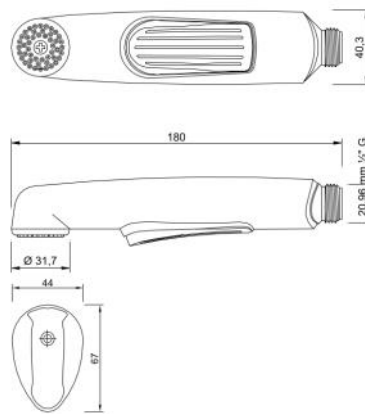

white shattaf
de luxe

2 3272 502
shattaf DELUXE
handle and wallholder
100 pcs per packing unit / 2500 pcs per pallet