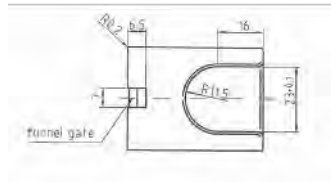

1 3290 517
shattaf CLASSIC
handle and wallholder
100 pcs per packing unit / 2500 pcs per pallet