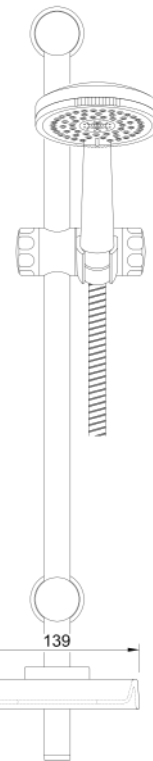

shower orca