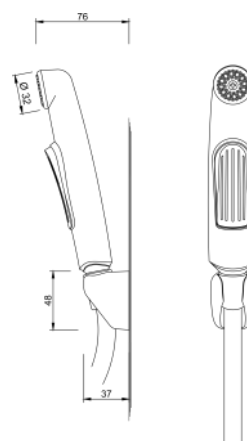

2 3265 502
shattaf set DELUXE, PVC
including 120 cm reinforced PVC hose
20 pcs per packing unit / 500 pcs per pallet