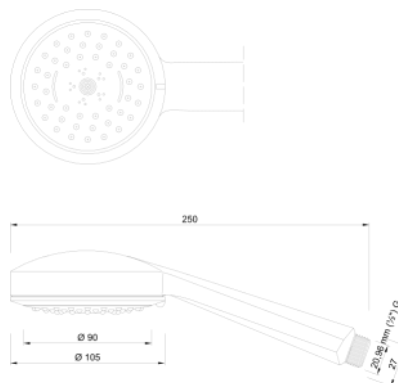

# shower marlin

3700 00 0000  
shower set MARLIN

3 function shower head  
diameter hand shower: 105 mm  
total length of shower rail: 670 mm  
length of shower hose: 1.500 mm

15 pcs per packing unit / 180 pcs per pallet

3701 00 0000  
handshower set MARLIN

3 function shower head  
diameter hand shower: 105 mm  
length of shower hose: 1.500 mm

25 pcs per packing unit / 300 pcs per pallet

3702 00 0000  
handshower MARLIN

3 function shower head  
diameter hand shower: 105 mm