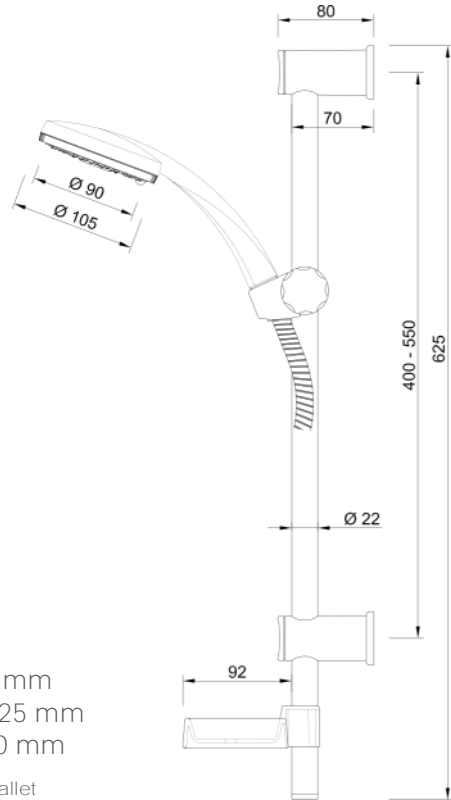

shower orca