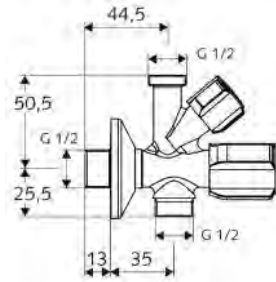

03 570 0699
1/2" x 1/2" combination angle valve