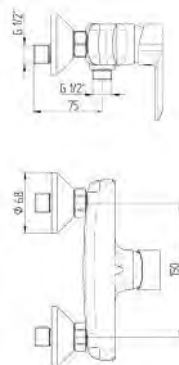

**KISTENMACHER**

700004  
concealed shower mixer (without converter)  
20 pcs per packing unit

700005  
sink mixer  
12 pcs per packing unit

**KISTENMACHER**