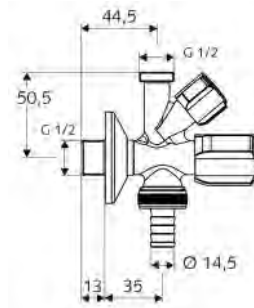

03 569 0699
1/2" x 3/4" combination angle valve