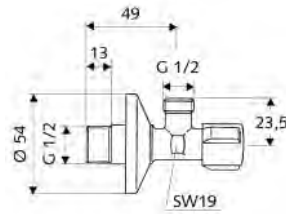

1/2" x 1/2" angle valve

500 pcs per packing unit / 2.000 pcs per pallet