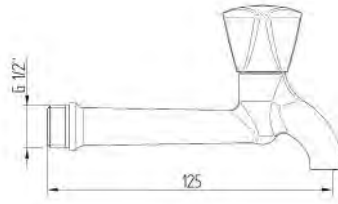

5600 G0 0000
long bibcock 3/8" upperpart
50 pcs per packing unit