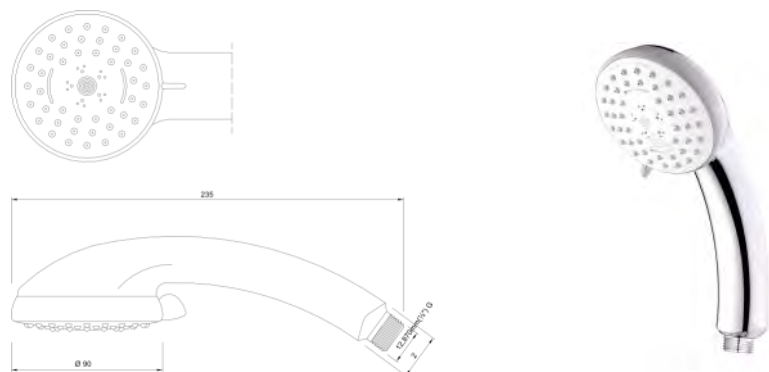

3202 00 0000
handshower DOLPHIN

3 function shower head
diameter hand shower: 90 mm

45 pcs per packing unit / 540 pcs per pallet

KISTENMACHER