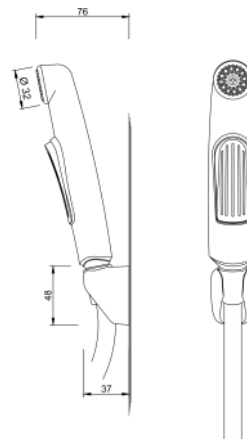

2 3264 502
shattaf set DELUXE, 120 cm
including 120 cm chrome plated flexible hose
20 pcs per packing unit / 500 pcs per pallet