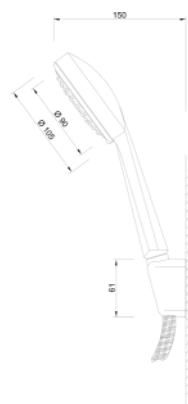

3201 00 0000  
handshower set DOLPHIN

3 function shower head  
diameter hand shower: 90 mm  
length of shower hose: 1.500 mm

25 pcs per packing unit / 300 pcs per pallet

3202 00 0000  
handshower DOLPHIN

3 function shower head  
diameter hand shower: 90 mm

45 pcs per packing unit / 540 pcs per pallet

**KISTENMACHER**

# shower marlin

3700 00 0000  
shower set MARLIN

3 function shower head  
diameter hand shower: 105 mm  
total length of shower rail: 670 mm  
length of shower hose: 1.500 mm

15 pcs per packing unit / 180 pcs per pallet

3701 00 0000  
handshower set MARLIN

3 function shower head  
diameter hand shower: 105 mm  
length of shower hose: 1.500 mm

25 pcs per packing unit / 300 pcs per pallet

3702 00 0000  
handshower MARLIN

3 function shower head  
diameter hand shower: 105 mm