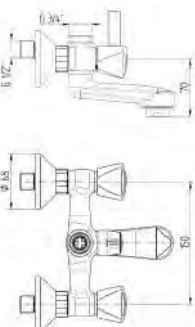

5050 G0 0000
bath mixer
20 pcs per packing unit