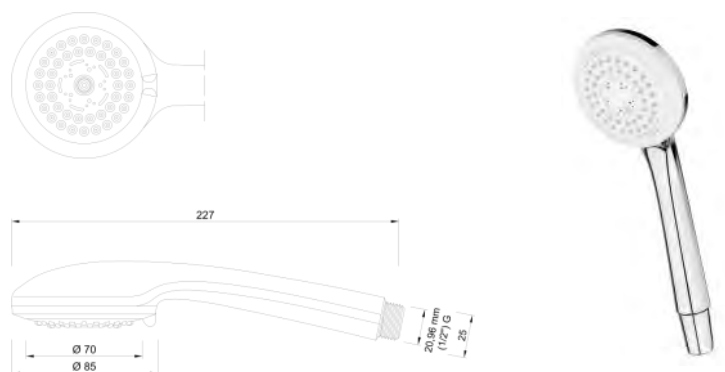

3802 00 0000
handshower ASTRA

3 function shower head
diameter hand shower: 85 mm

45 pcs per packing unit / 540 pcs per pallet