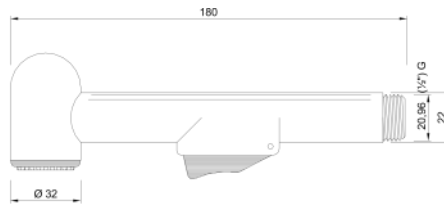

chrome shattaf classic